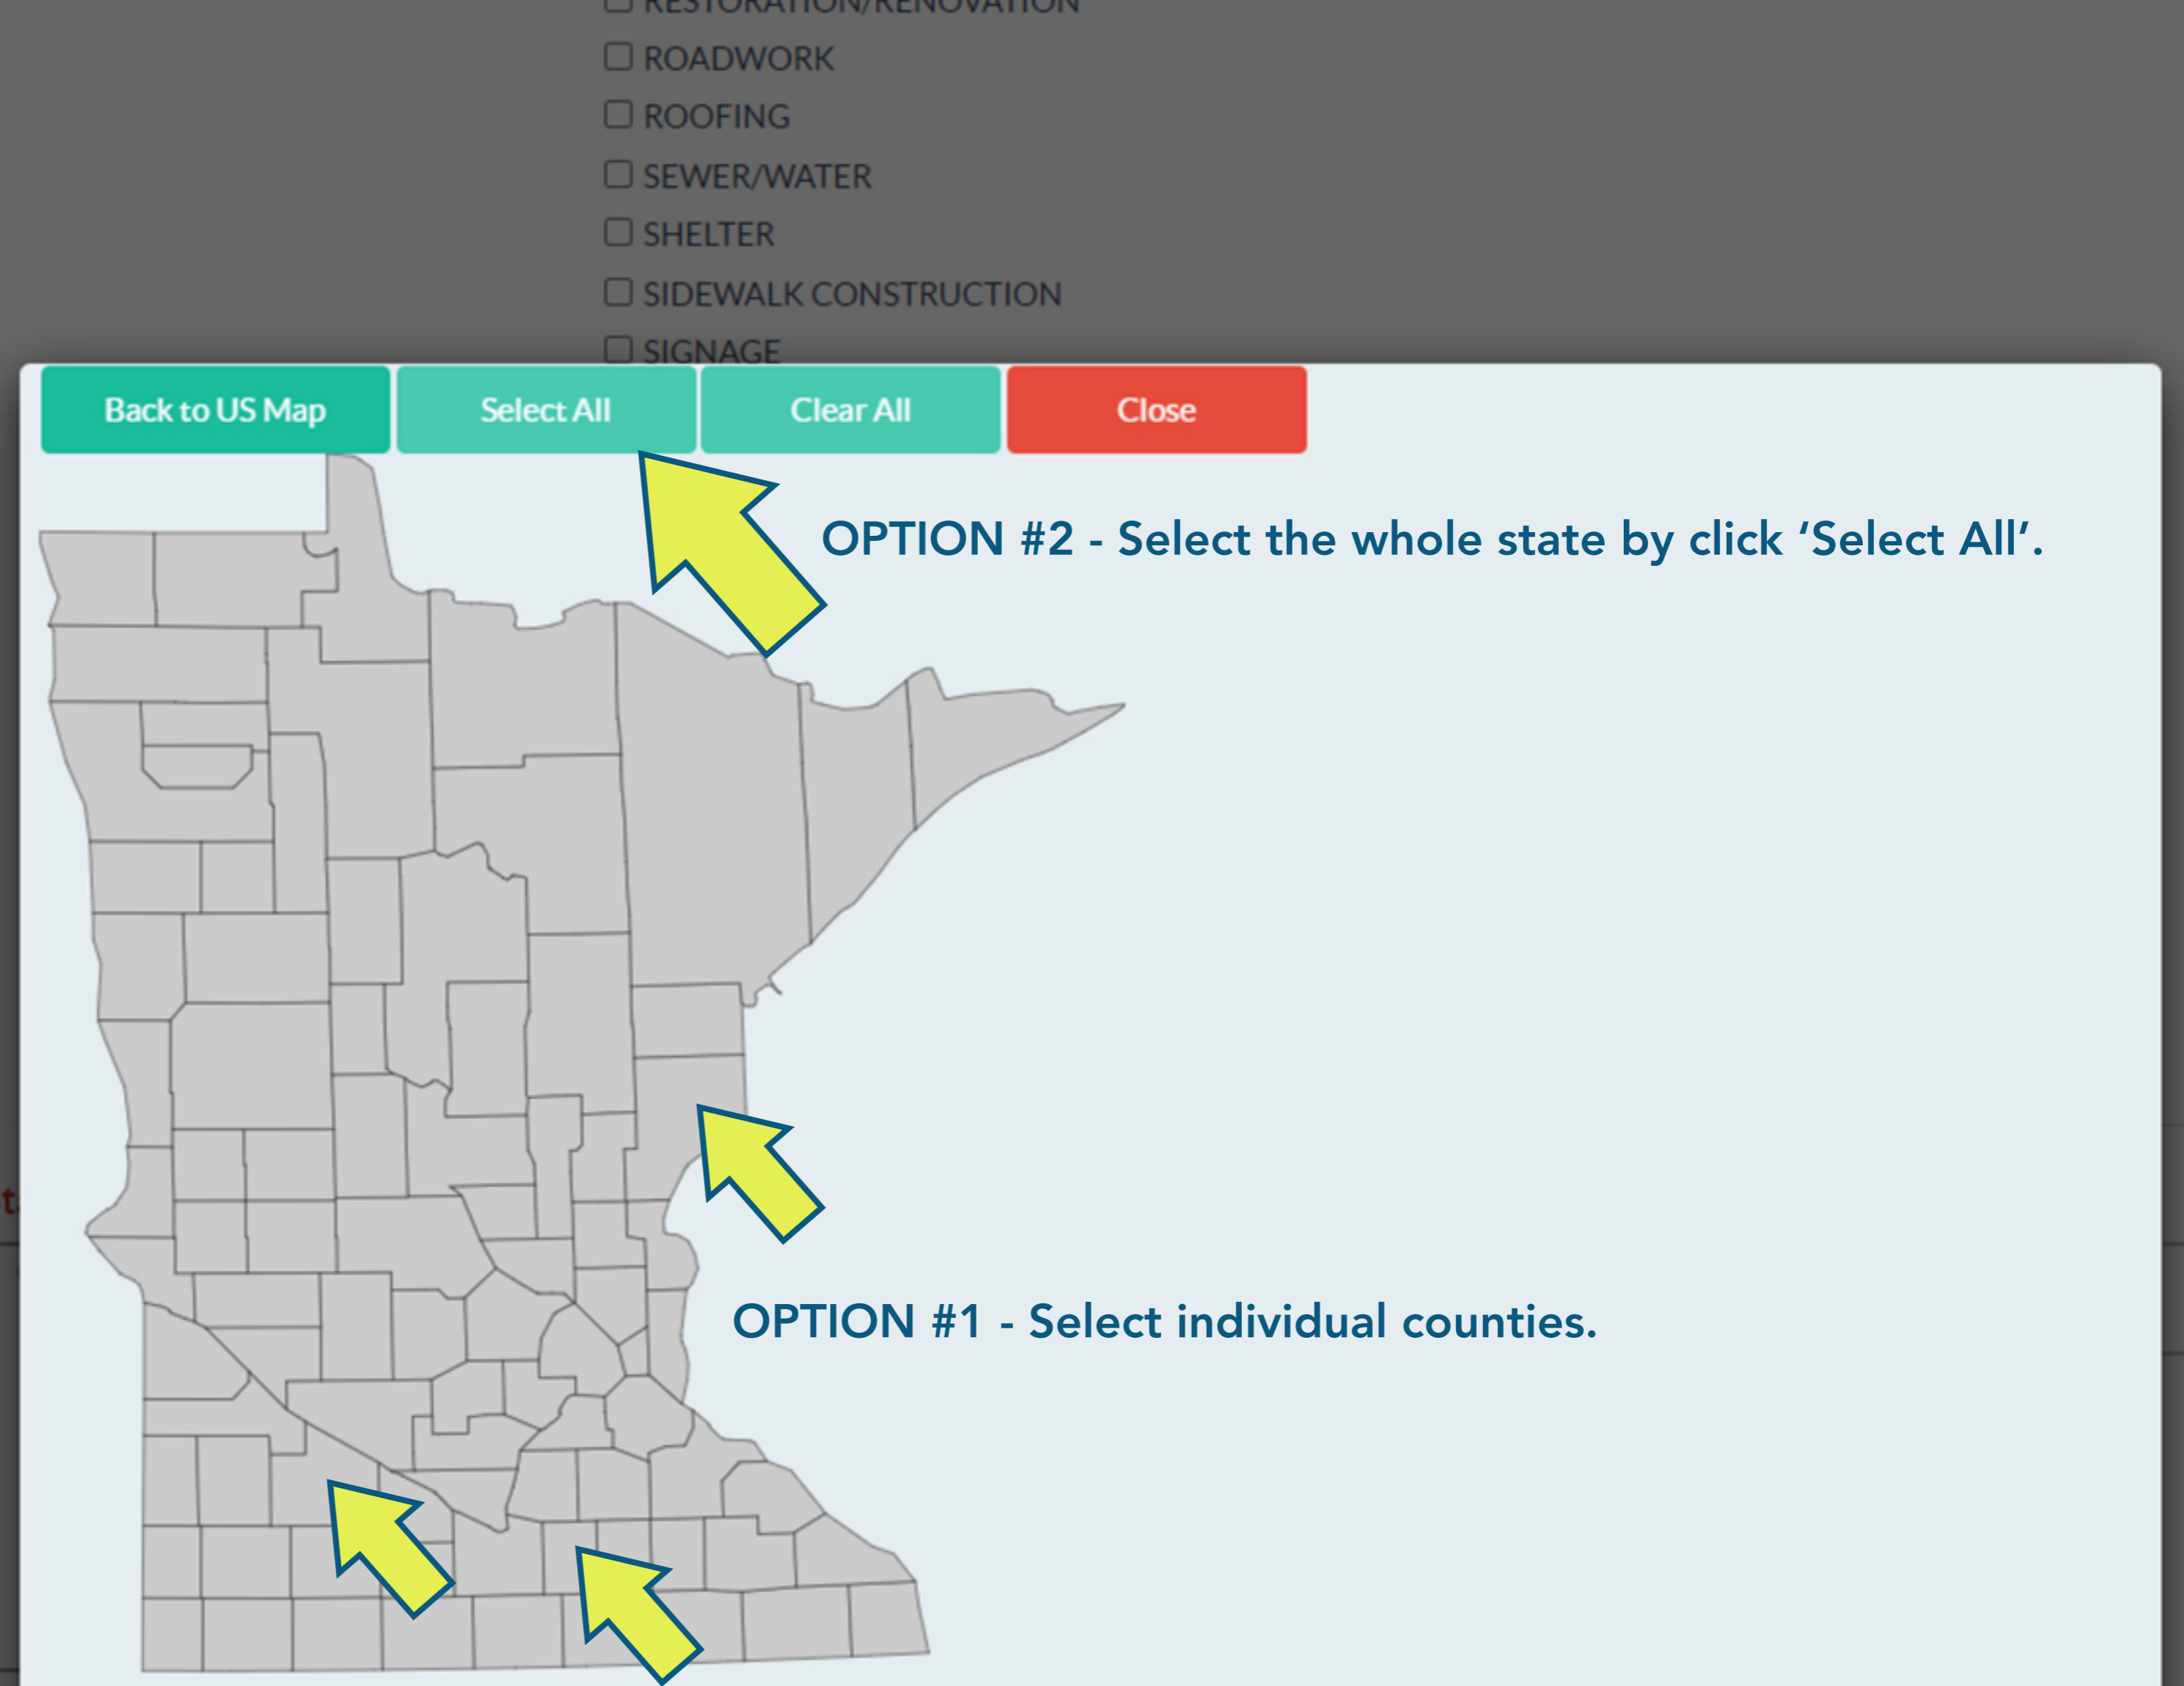

To filter projects specifically by state, click on the state of Minnesota map under "States & Counties".

- REROOFING
- RESTORATION
- RESTORATION/RENOVATION
- ROADWORK
- ROOFING
- SEWER/WATER
- SHELTER
- SIDEWALK CONSTRUCTION
- SIGNAGE
- SITE DEVELOPMENT
- SITE IMPROVEMENTS
- STORE/SHOPPING FAC
- STREET CONSTRUCTION
- STREET IMPROVEMENTS
- SUPPLY/INSTALL
- TECHNOLOGY UPGRADE
- TRANSPORTATION
- UPGRADE
- UTILITY
- WALKWAY
- WINDOWS

Select the state you want to find projects for by clicking on said state.

For example, if you're seeking projects in Minnesota, click on Minnesota

The full state will be brought up, divided by the state's counties. (1) You can select certain counties of interest by simply clicking on the individual county (it will turn bright green once selected). (2) Or, select the 'Select All' button at the top of the map for full state coverage.

Once all selections have been made, click the 'Back to US Map' button at the top of the map.

The state of Minnesota should now be bright green.

Repeat the same selection process with other states of interest.