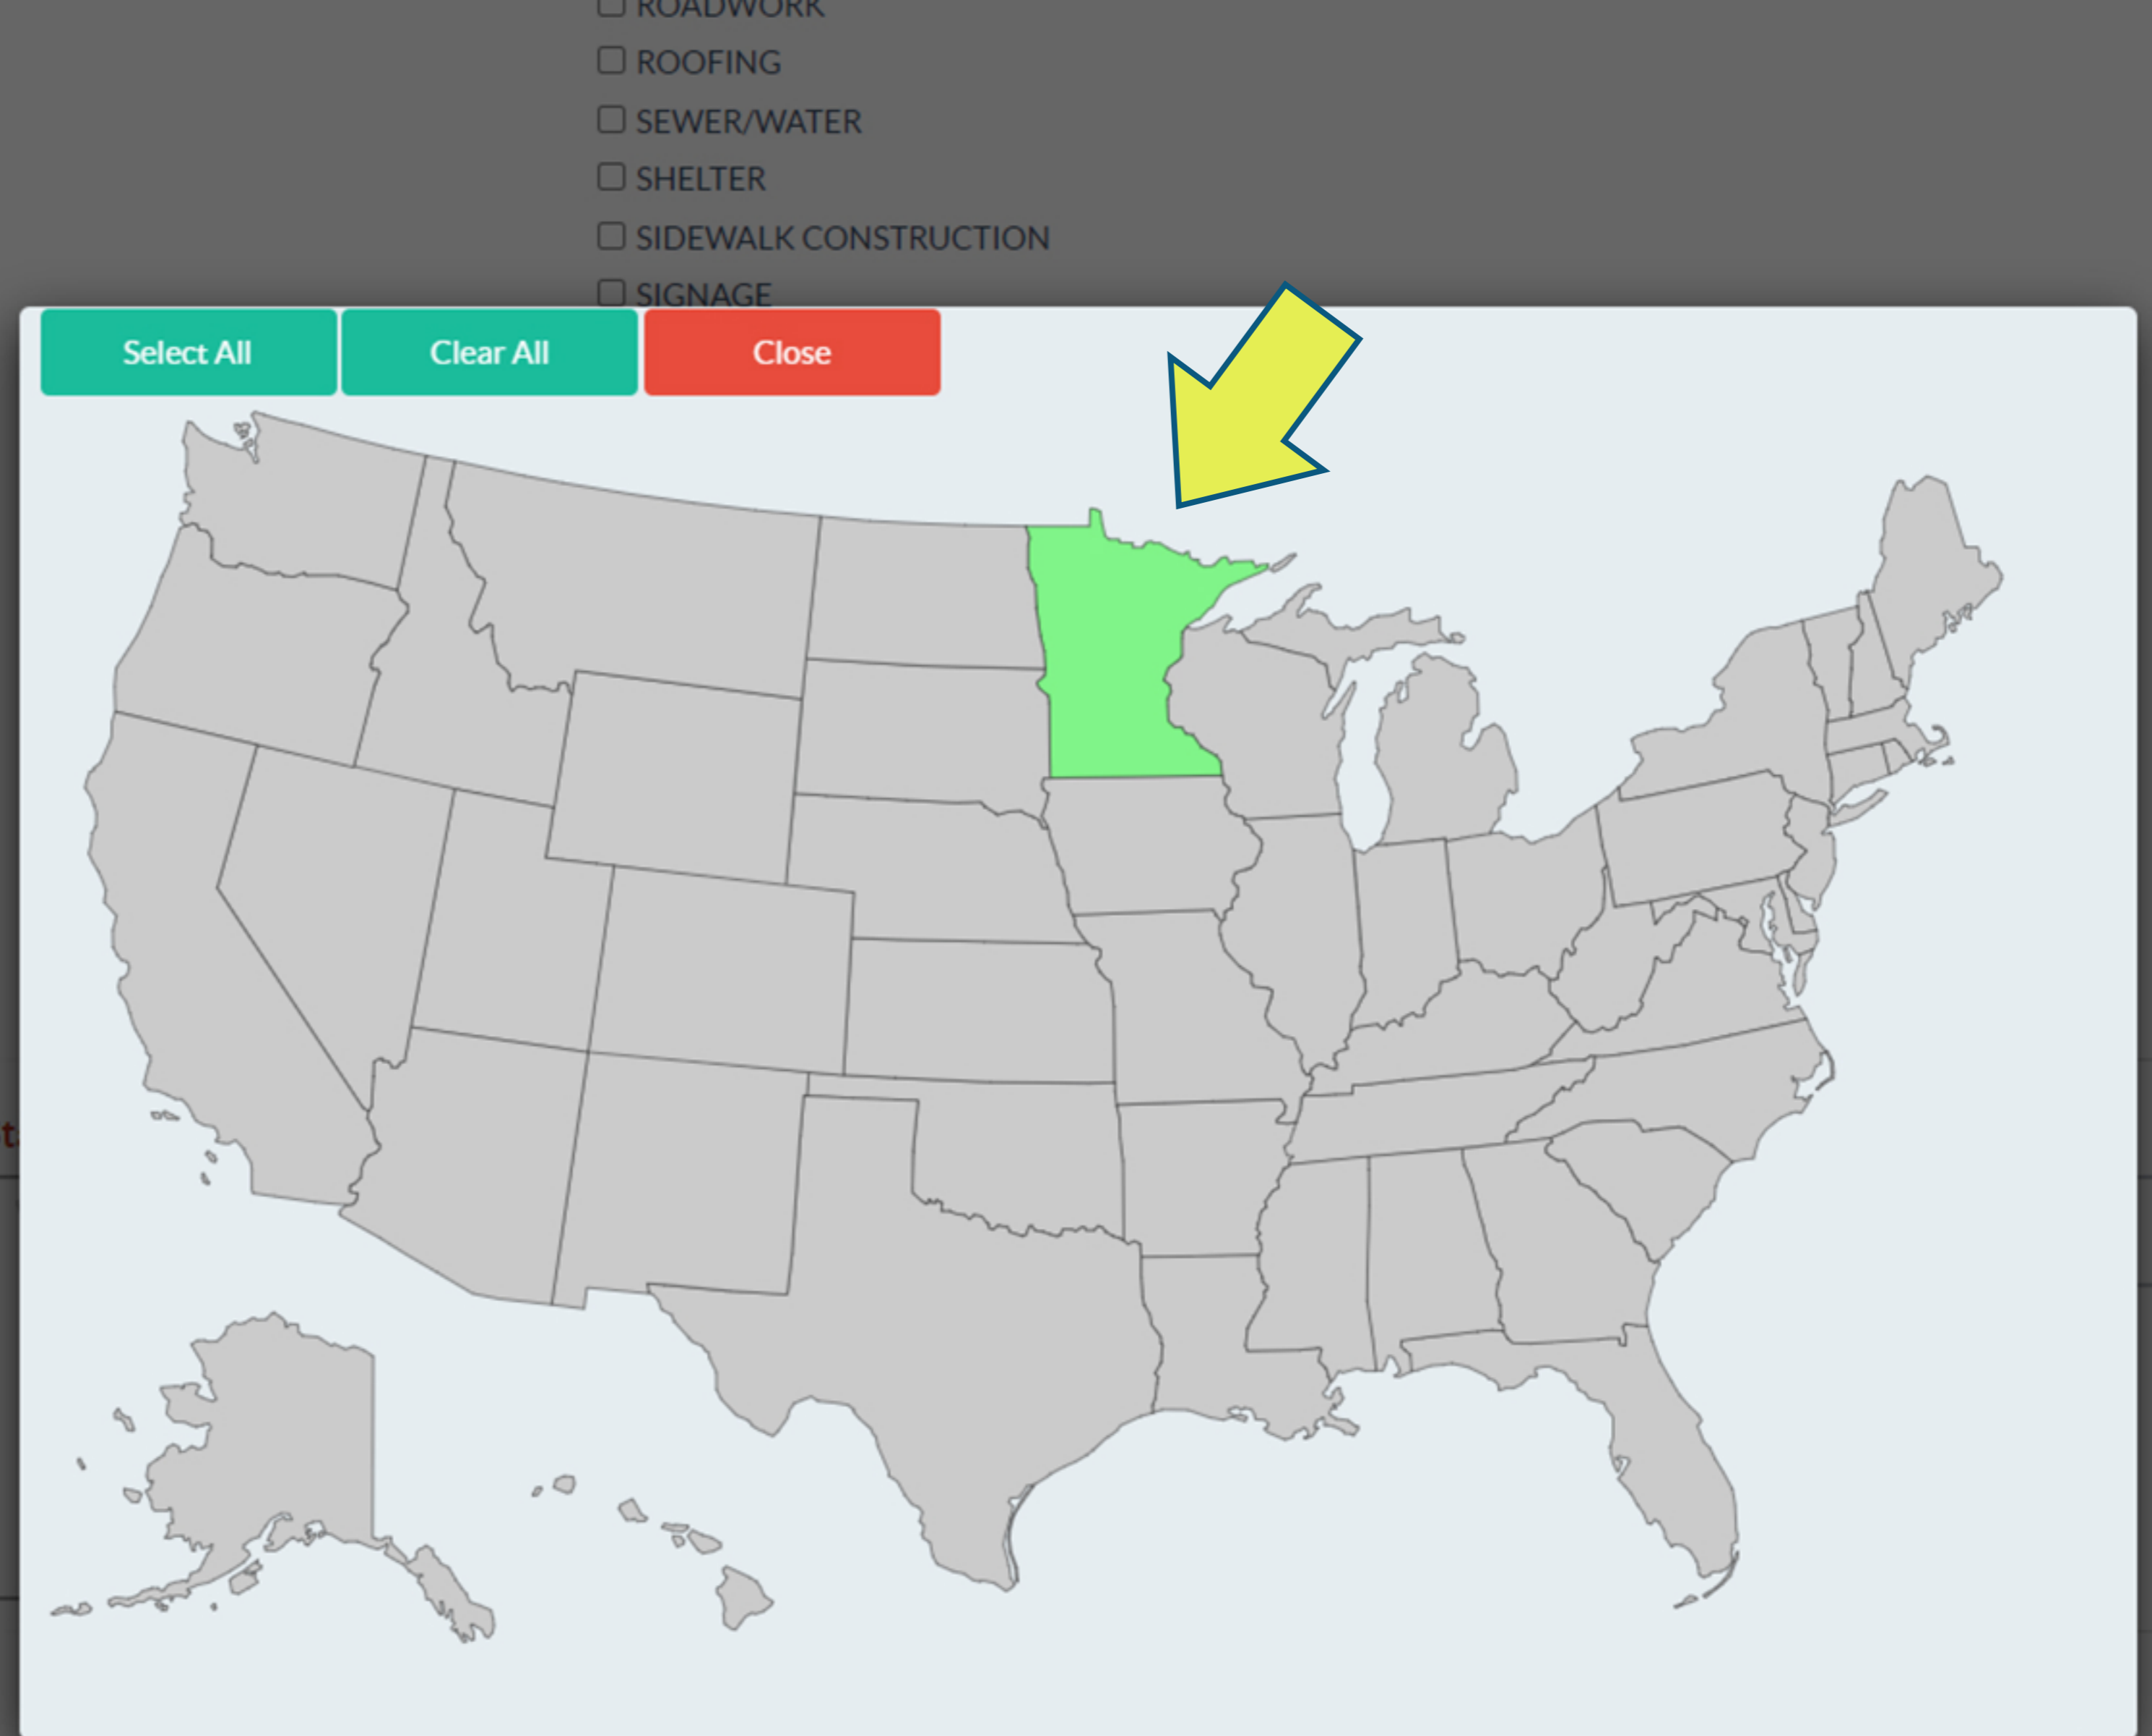

Select the state you want to find projects for by clicking on said state.

For example, if you're seeking projects in Minnesota, click on Minnesota

The full state will be brought up, divided by the state's counties. (1) You can select certain counties of interest by simply clicking on the individual county (it will turn bright green once selected). (2) Or, select the 'Select All' button at the top of the map for full state coverage.

Once all selections have been made, click the 'Back to US Map' button at the top of the map.

The state of Minnesota should now be bright green.

Repeat the same selection process with other states of interest.